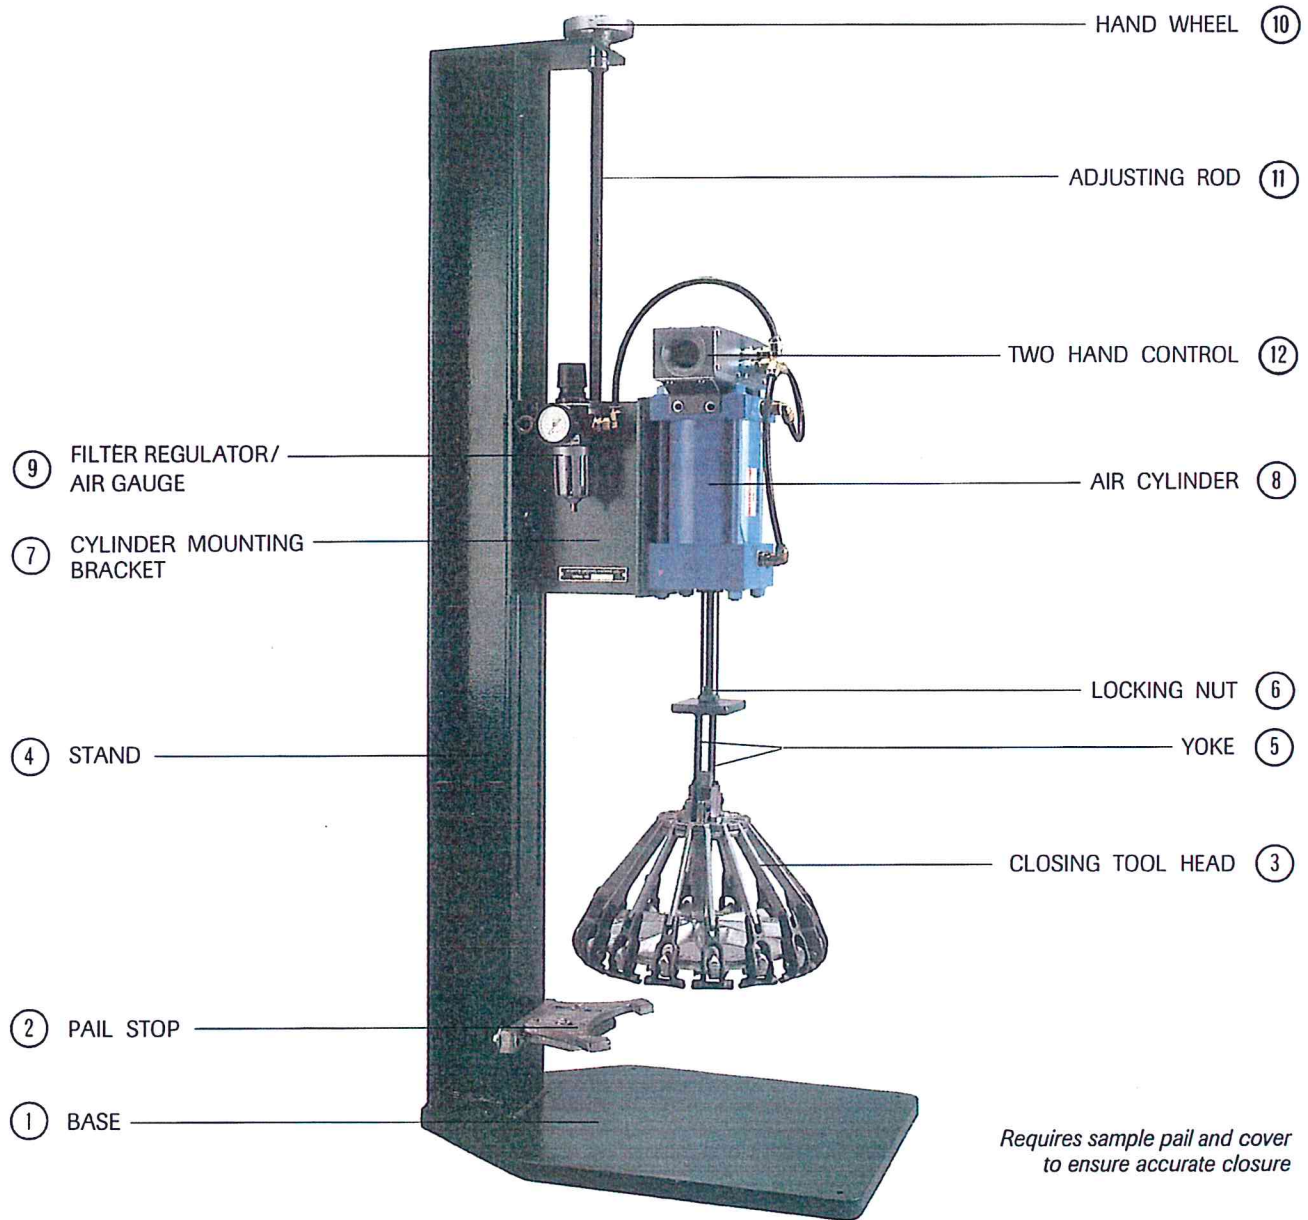

Semi Automatic Lug Type Closing Tool

This tool is designed so that it is interchangeable to close both steel and plastic pails by changing the head

Atlanta Grotnes Machine Company

300 SELIG DRIVE, S.W. • ATLANTA, GEORGIA 30336 • TELEPHONE: 404/691-0471 • FAX: 404/691-0653