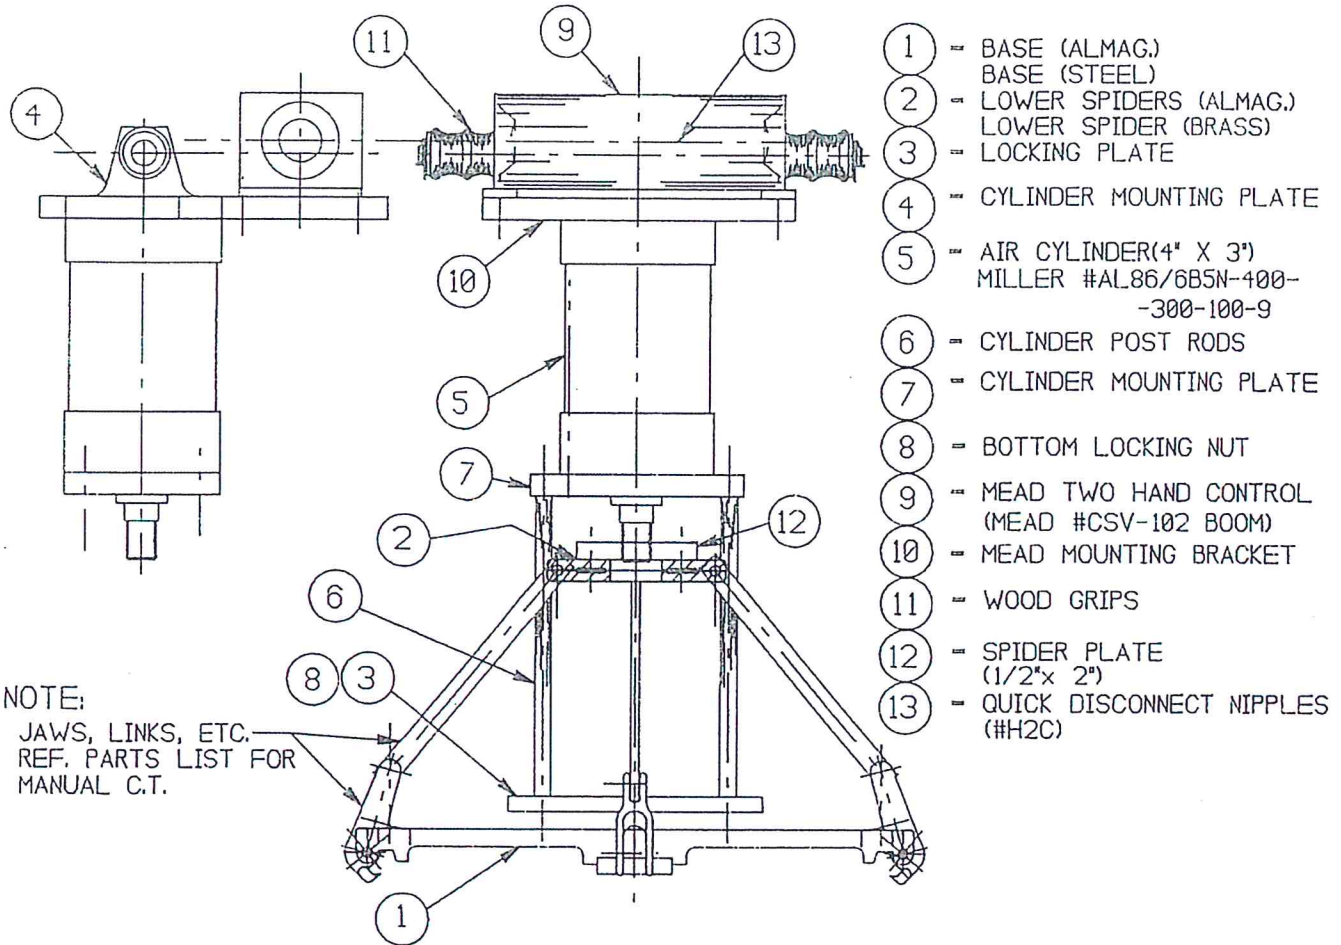

## SEMI-AUTOMATIC BOOM CLOSING TOOL

**HEIGHT OF HAND/AIR SEMI-AUTOMATIC BOOM TYPE CLOSING  
 TOOL FROM BOTTOM OF JAW TO THE TOP OF THE TWO HAND  
 CONTROL UNIT ..... 19-1/2"**