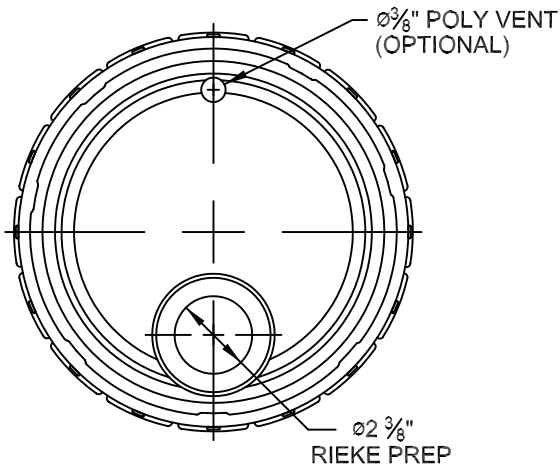

Destacker Lug Cover

(Non-Regulated)

Destacker Cover

Screw Cap:

Rieke Prep:

Stolz Fitting:

COVER GASKETS AVAILABLE
Flow - in Gasket
G1 - EPDM Tubular Gasket
G2 - Neoprene Tubular Gasket - White
G3 - Neoprene Tubular Gasket - Black
G3Q - Neoprene Tubular Gasket
G6 - SBR Tubular Gasket - Black (small dia)

NOTES:

1. Fits all Steel pails 2.5 gallon to 7.0 gallon.