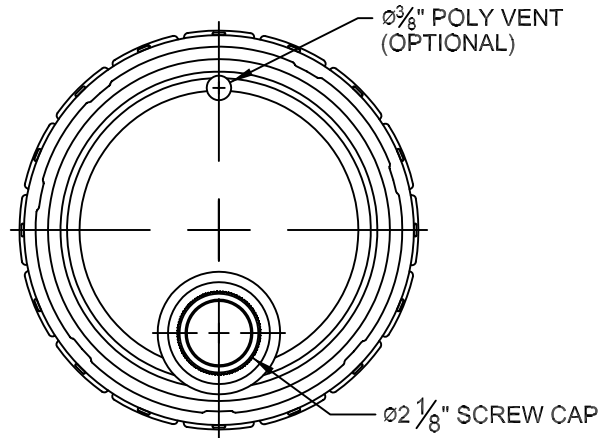

Destacker Lug Cover

(Non-Regulated)

Destacker Cover

Screw Cap:

Rieke Prep:

Stolz Fitting:

COVER GASKETS AVAILABLE
Flow - in Gasket
G1 - EPDM Tubular Gasket
G2 - Neoprene Tubular Gasket - White
G3 - Neoprene Tubular Gasket - Black
G3Q - Neoprene Tubular Gasket
G6 - SBR Tubular Gasket - Black (small dia)

NOTES:

1. Fits all Steel pails 2.5 gallon to 7.0 gallon.