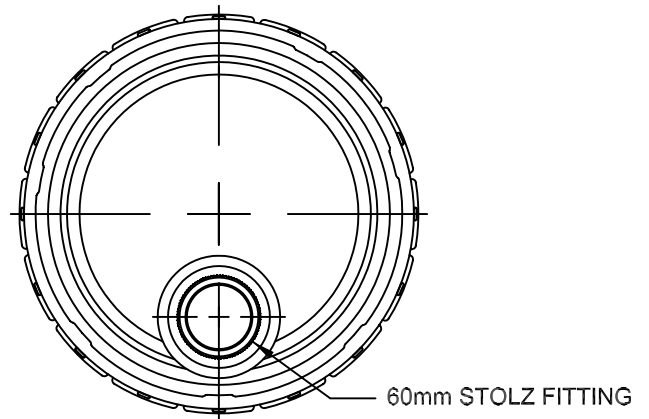

Destacker Lug Cover

(Non-Regulated)

Destacker Cover

Screw Cap:

Rieke Prep:

Stolz Fitting:

COVER GASKETS AVAILABLE
Flow - in Gasket
G1 - EPDM Tubular Gasket
G2 - Neoprene Tubular Gasket - White
G3 - Neoprene Tubular Gasket - Black
G3Q - Neoprene Tubular Gasket
G6 - SBR Tubular Gasket - Black (small dia)

NOTES:

1. Fits all Steel pails 2.5 gallon to 7.0 gallon.